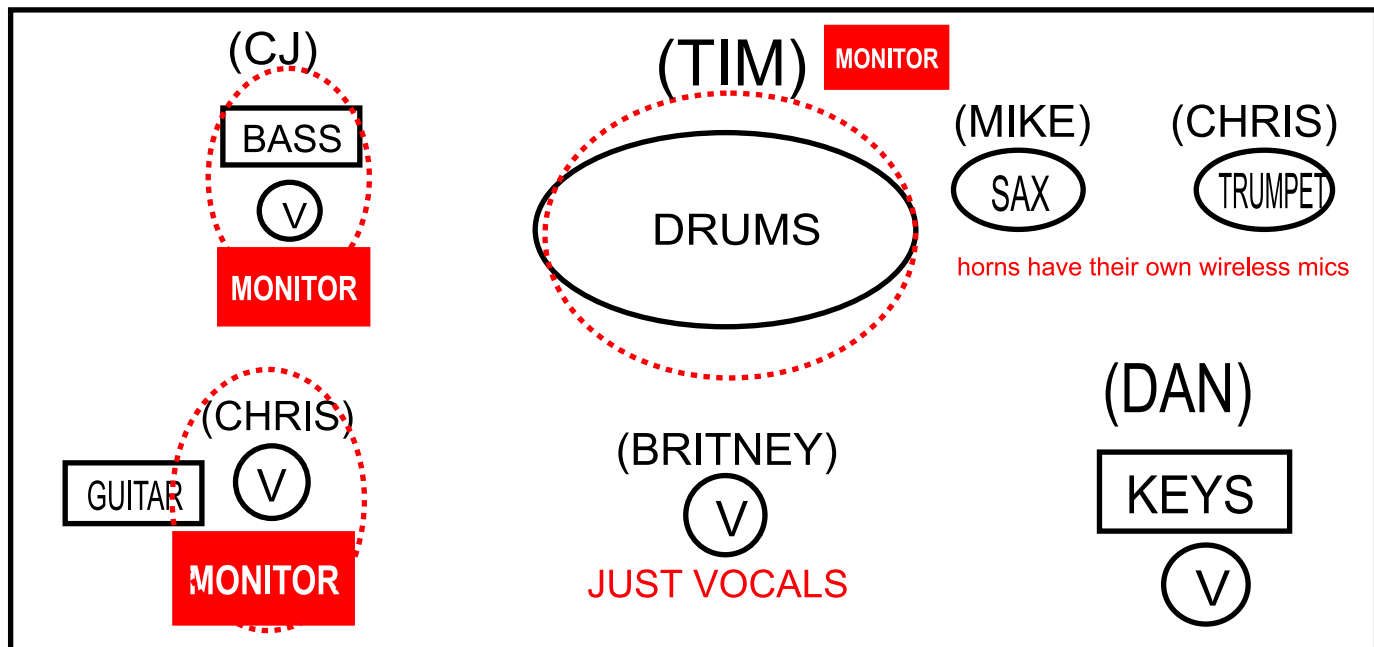

THE SEVEN BAND

STAGE PLOT

5 VOCALS

1 BASS

1 GUITAR

1 KEYBOARD

DRUMS (5PC)

SAXOPHONE

TRUMPET

BREAKDOWN

GUITAR ,KEYBOARD AND
BASS ARE DIRECT

4 IN EAR MIXES (BRITNEY,DAN,MIKE & CHRIS) OR MONITORS
3 MONITORS (IN RED)

ANY QUESTIONS CALL CJ 267-984-3349